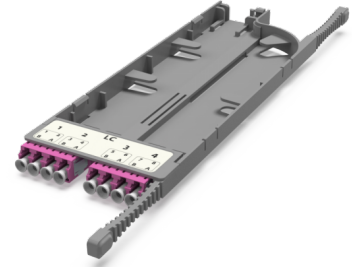

CONNEXISS LCD Adapter Cassette CA6 OM4

CA6 - Adapter cassette 4 x LC Duplex adapters (heather violet), MM

CONNEXISS LCD Adapter Cassette CA6 OM4 is a high-density fiber optic module that contains 4x duplex LC adapters on the front side for direct connection or patching to a preterminated cable assemblies from rear side. It is designed for installation in the CONNEXISS High Density Fiber Patch Panel.

Up to 6 cassettes CA6 can be installed per blade of the CONNEXISS Panel.

SPECIFICATION

| | |
|-----------------------|----------------|
| Adapter Interface | LC Duplex |
| Adapter Ports Qty | 4 |
| Adapter Fiber Mode | MM |
| Adapter Colour | Heather violet |
| Adapter Polarity | A/B |
| Material | Plastic |
| Colour | Grey |
| Operating Temperature | -10 to 50°C |
| Storage Temperature | -20 to 60°C |

Part Numbers

| | |
|----------|--|
| C4268100 | CA6 - Adapter cassette 4 x LC Duplex adapters (heather violet), MM |
|----------|--|