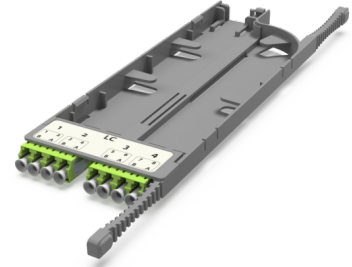

CONNEXISS LCD Adapter Cassette CA6 OM5

CA6 - Adapter cassette 4 x LC Duplex adapters (yellow green), MM

CONNEXISS LCD Adapter Cassette CA6 OM5 is a high-density fiber optic module that contains 4x duplex LC adapters on the front side for direct connection or patching to a preterminated cable assemblies from rear side. It is designed for installation in the CONNEXISS High Density Fiber Patch Panel.

Up to 6 cassettes CA6 can be installed per blade of the CONNEXISS Panel.

SPECIFICATION

Adapter Interface	LC Duplex
Adapter Ports Qty	4
Adapter Fiber Mode	MM
Adapter Colour	Grey
Adapter Polarity	A/B
Material	Plastic
Colour	Grey
Operating Temperature	-10 to 50°C
Storage Temperature	-20 to 60°C

Part Numbers

C4269100	CA6 - Adapter cassette 4 x LC Duplex adapters (yellow green), MM
----------	--