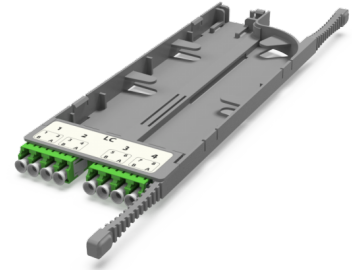

CONNEXISS LCD Adapter Cassette CA6 SM APC

CA6 - Adapter cassette 4 x LC-APC Duplex adapters (green), SM

CONNEXISS LCD Adapter Cassette CA6 SM APC is a high-density fiber optic module that contains 4x duplex LC-APC adapters on the front side for direct connection or patching to a preterminated cable assemblies from rear side. It is designed for installation in the CONNEXISS High Density Fiber Patch Panel.

Up to 6 cassettes CA6 can be installed per blade of the CONNEXISS Panel.

SPECIFICATION

Adapter Interface	LC Duplex APC
Adapter Ports Qty	4
Adapter Fiber Mode	SM
Adapter Colour	Green
Adapter Polarity	A/B
Material	Plastic
Colour	Grey
Operating Temperature	-10 to 50°C
Storage Temperature	-20 to 60°C

Part Numbers

C4266100	CA6 - Adapter cassette 4 x LC-APC Duplex adapters (green), SM
----------	---