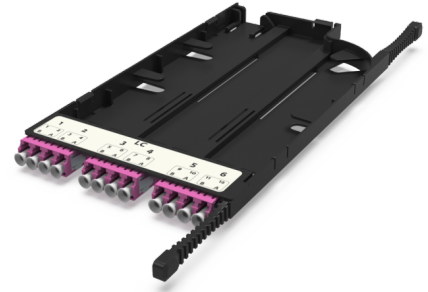

CONNEXISS LCD Adapter Cassette CA4 OM4

CA4 - Adapter cassette 6 x LC Duplex adapters (heather violet), MM

CONNEXISS LCD Adapter Cassette CA4 OM4 is a high-density fiber optic module that contains 6x duplex LC adapters on the front side for direct connection or patching to a preterminated cable assemblies from rear side. It is designed for installation in the CONNEXISS High Density Fiber Patch Panel.

Up to 4 cassettes CA4 can be installed per blade of the CONNEXISS Panel.

SPECIFICATION

Adapter Interface	LC Duplex
Adapter Ports Qty	6
Adapter Fiber Mode	MM
Adapter Colour	Heather violet
Adapter Polarity	A/B
Material	Plastic
Colour	Black
Operating Temperature	-10 to 50°C
Storage Temperature	-20 to 60°C

Part Numbers

C4278200	CA4 - Adapter cassette 6 x LC Duplex adapters (heather violet), MM
----------	--