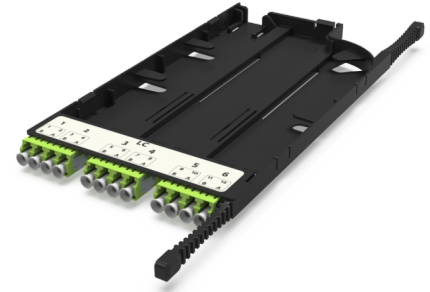

## CONNEXISS LCD Adapter Cassette CA4 OM5

### CA4 - Adapter cassette 6 x LC Duplex adapters (yellow green), MM

CONNEXISS LCD Adapter Cassette CA4 OM5 is a high-density fiber optic module that contains 6x duplex LC adapters on the front side for direct connection or patching to a preterminated cable assemblies from rear side. It is designed for installation in the CONNEXISS High Density Fiber Patch Panel.

Up to 4 CA4 can be installed per blade of the CONNEXISS Panel.

#### SPECIFICATION

Adapter Interface	LC Duplex
Adapter Ports Qty	6
Adapter Fiber Mode	MM
Adapter Colour	Yellow green
Adapter Polarity	A/B
Material	Plastic
Colour	Black
Operating Temperature	-10 to 50°C
Storage Temperature	-20 to 60°C