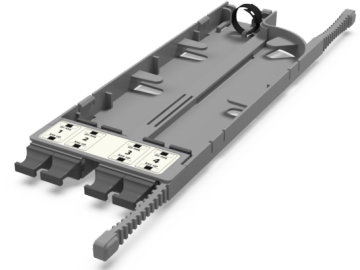

CONNEXISS MTP Adapter Cassette CA6 MM Type B

CA6 - Adapter cassette 4 x MTP adapters (grey), MM, TIA type B (aligned key)

CONNEXISS MTP CA6 MM Adapter Cassette is a high-density fiber optic module that contains 4x MTP MM adapters on the front side for direct connection or patching to a preterminated cable assemblies from rear side. It is designed for installation in the CONNEXISS High Density Fiber Patch Panel.

Up to 6 cassettes CA6 can be installed per blade of the CONNEXISS Panel.

SPECIFICATION

Adapter Interface	MPO(8 12 24)
Adapter Ports Qty	4
Adapter Fiber Mode	MM
Adapter Colour	Grey
Adapter Polarity	Type B (KeyUp-KeyUp)
Material	Plastic
Colour	Grey
Operating Temperature	-10 to 50°C
Storage Temperature	-20 to 60°C

Part Numbers

C426J100	CA6 - Adapter cassette 4 x MTP adapters (grey), MM, TIA type B (aligned key)
----------	--