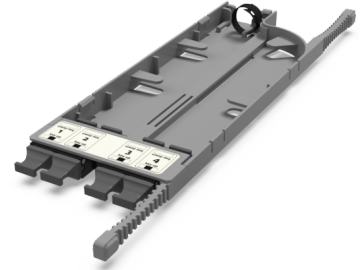

CONNEXISS MTP Adapter Cassette CA6 MM Type A

CA6 - Adapter cassette 4 x MTP adapters (black), MM, TIA type A (opposed key)

CONNEXISS MTP CA6 MM Adapter Cassette is a high-density fiber optic module that contains 4x MTP MM adapters on the front side for direct connection or patching to a preterminated cable assemblies from rear side. It is designed for installation in the CONNEXISS High Density Fiber Patch Panel.

Up to 6 cassettes CA6 can be installed per blade of the CONNEXISS Panel.

SPECIFICATION

Adapter Interface	MPO(8 12 24)
Adapter Ports Qty	4
Adapter Fiber Mode	MM
Adapter Colour	Black
Adapter Polarity	Type A (KeyUp-KeyDown)
Material	Plastic
Colour	Grey
Operating Temperature	-10 to 50°C
Storage Temperature	-20 to 60°C

Part Numbers

C426K100	CA6 - Adapter cassette 4 x MTP adapters (black), MM, TIA type A (opposed key)
-----------------	---