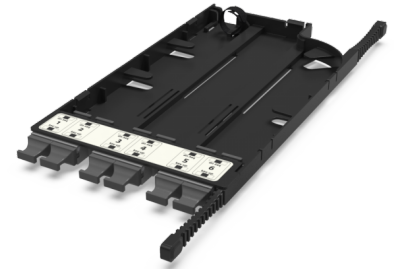

CONNEXISS MTP Adapter Cassette CA4 MM Type B

CA4 - Adapter cassette 6 x MTP adapters (grey), MM, TIA type B (aligned key)

CONNEXISS MTP CA4 MM Adapter Cassette is a high-density fiber optic module that contains 6x MTP MM adapters on the front side for direct connection or patching to a preterminated cable assemblies from rear side. It is designed for installation in the CONNEXISS High Density Fiber Patch Panel.

Up to 4 cassettes CA4 can be installed per blade of the CONNEXISS Panel.

SPECIFICATION

Adapter Interface	MPO(8 12 24)
Adapter Ports Qty	6
Adapter Fiber Mode	MM
Adapter Colour	Grey
Adapter Polarity	Type B (KeyUp-KeyUp)
Material	Plastic
Colour	Black
Operating Temperature	-10 to 50°C
Storage Temperature	-20 to 60°C

Part Numbers

C427J200	CA4 - Adapter cassette 6 x MTP adapters (grey), MM, TIA type B (aligned key)
----------	--