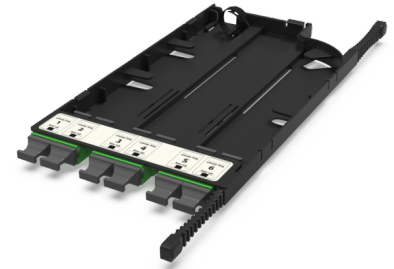

## CONNEXISS MTP Adapter Cassette CA4 SM Type A

### CA4 - Adapter cassette 6 x MTP adapters (green), SM, TIA type A (opposed key)

CONNEXISS MTP CA4 SM Adapter Cassette is a high-density fiber optic module that contains 6x MTP SM adapters on the front side for direct connection or patching to a preterminated cable assemblies from rear side. It is designed for installation in the CONNEXISS High Density Fiber Patch Panel.

Up to 4 cassettes CA4 can be installed per blade of the CONNEXISS Panel.

#### SPECIFICATION

Adapter Interface	MPO(8 12 24)
Adapter Ports Qty	6
Adapter Fiber Mode	SM
Adapter Colour	Green
Adapter Polarity	Type A (KeyUp-KeyDown)
Material	Plastic
Colour	Black
Operating Temperature	-10 to 50°C
Storage Temperature	-20 to 60°C